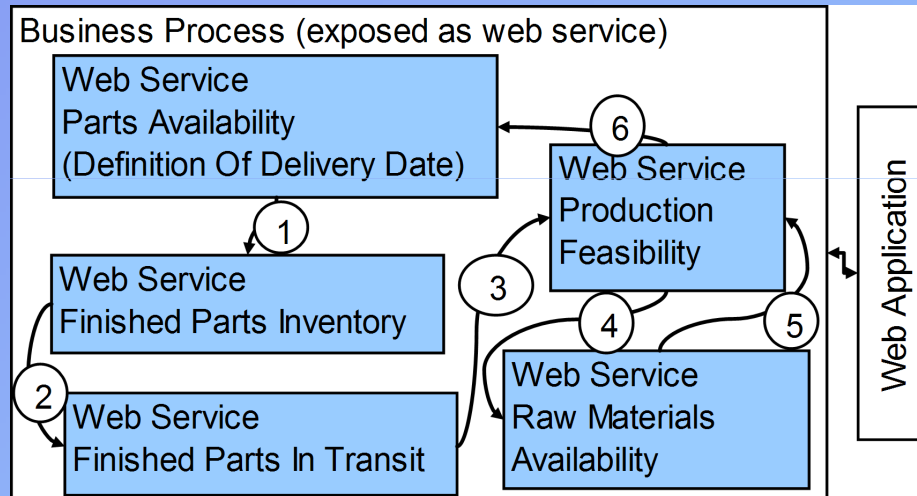

Production Systems Planning, Control & Networking

Supply chain modeling and control for producing highly customized products

Component	Quantity	Delivery Date	
Front Door	200	Wed Dec 19 00:00:00 EET 2007	Delete
Rear Door	200	Wed Dec 19 00:00:00 EET 2007	Delete
Hood	200	Thu Dec 20 00:00:00 EET 2007	Delete
Front Left Light	100	Wed Dec 19 00:00:00 EET 2007	Delete

Production Systems Planning, Control & Networking

Supply Chain Management Web based supply chain planning

Production Systems Planning, Control & Networking

Supply Chain Management Web based collaboration

Production Systems Planning, Control & Networking

Supply Chain Management Business Process Modeling and Control

Makris, S., Mourtzis, D., Papakostas, N., Chryssolouris, G., e-Collaboration for Ship repair Supply Chain Management, ETFA2005 - 10th IEEE International Conference on Emerging Technologies and Factory Automation, pp 713-718, 19-22 September 2005.

Production Systems Planning, Control & Networking

Supply Chain Management XML data flow

Production Systems Planning, Control & Networking

Supply Chain Management XML data exchange