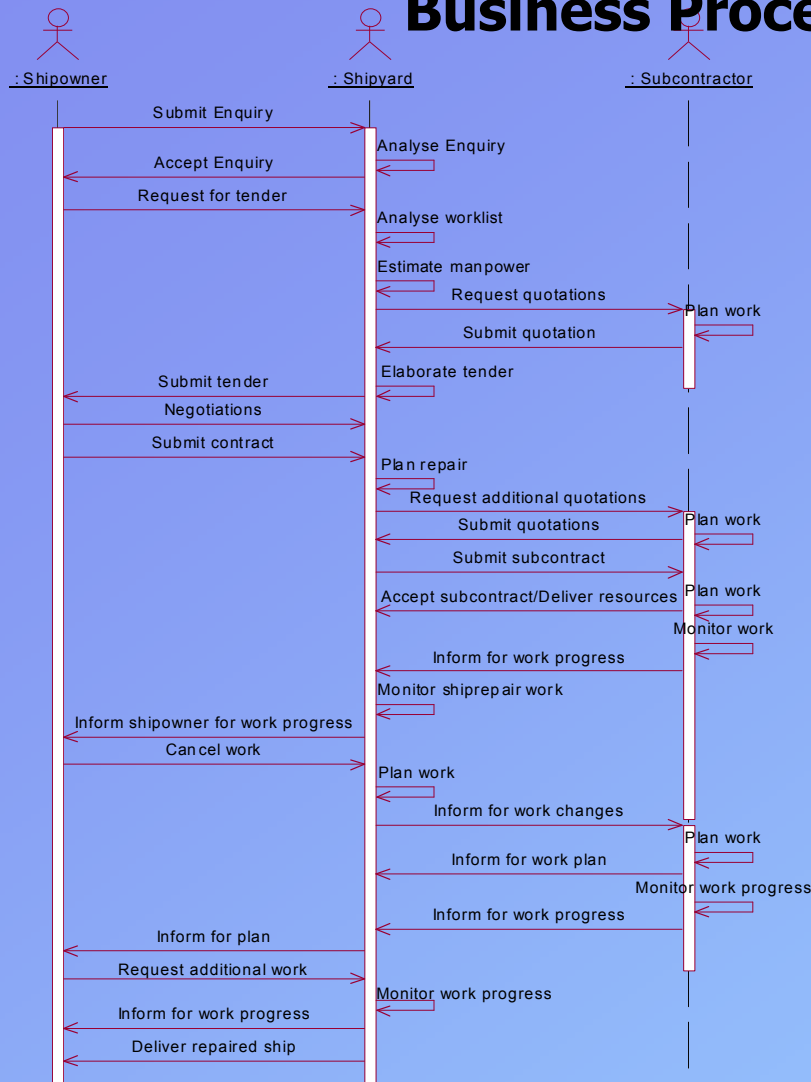

Production Systems Planning, Control & Networking

Supply Chain Management Web based supply chain planning

Production Systems Planning, Control & Networking

Supply Chain Management Web based collaboration

Production Systems Planning, Control & Networking

Supply Chain Management Business Process Modeling and Control

Makris, S., Mourtzis, D., Papakostas, N., Chryssolouris, G., e-Collaboration for Ship repair Supply Chain Management, ETFA2005 - 10th IEEE International Conference on Emerging Technologies and Factory Automation, pp 713-718, 19-22 September 2005.

Production Systems Planning, Control & Networking

Supply Chain Management XML data flow

Production Systems Planning, Control & Networking

Supply Chain Management XML data exchange