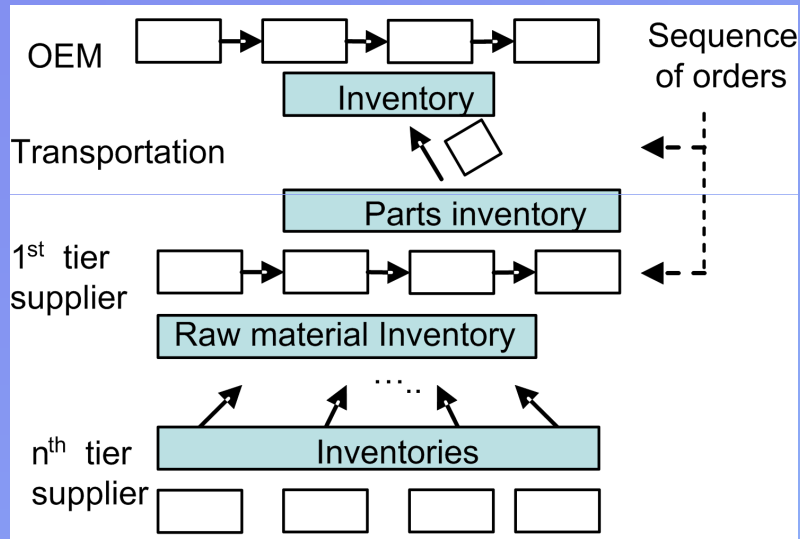

Production Systems Planning, Control & Networking

Supply chain modeling and control for producing highly customized products

Component	Quantity	Delivery Date	
Front Door	200	Wed Dec 19 00:00:00 EET 2007	Delete
Rear Door	200	Wed Dec 19 00:00:00 EET 2007	Delete
Hood	200	Thu Dec 20 00:00:00 EET 2007	Delete
Front Left Light	100	Wed Dec 19 00:00:00 EET 2007	Delete

Production Systems Planning, Control & Networking

Supply Chain Management Web based supply chain planning

Production Systems Planning, Control & Networking

Supply Chain Management Web based collaboration

Production Systems Planning, Control & Networking

Supply Chain Management XML data flow

Production Systems Planning, Control & Networking

Supply Chain Management XML data exchange