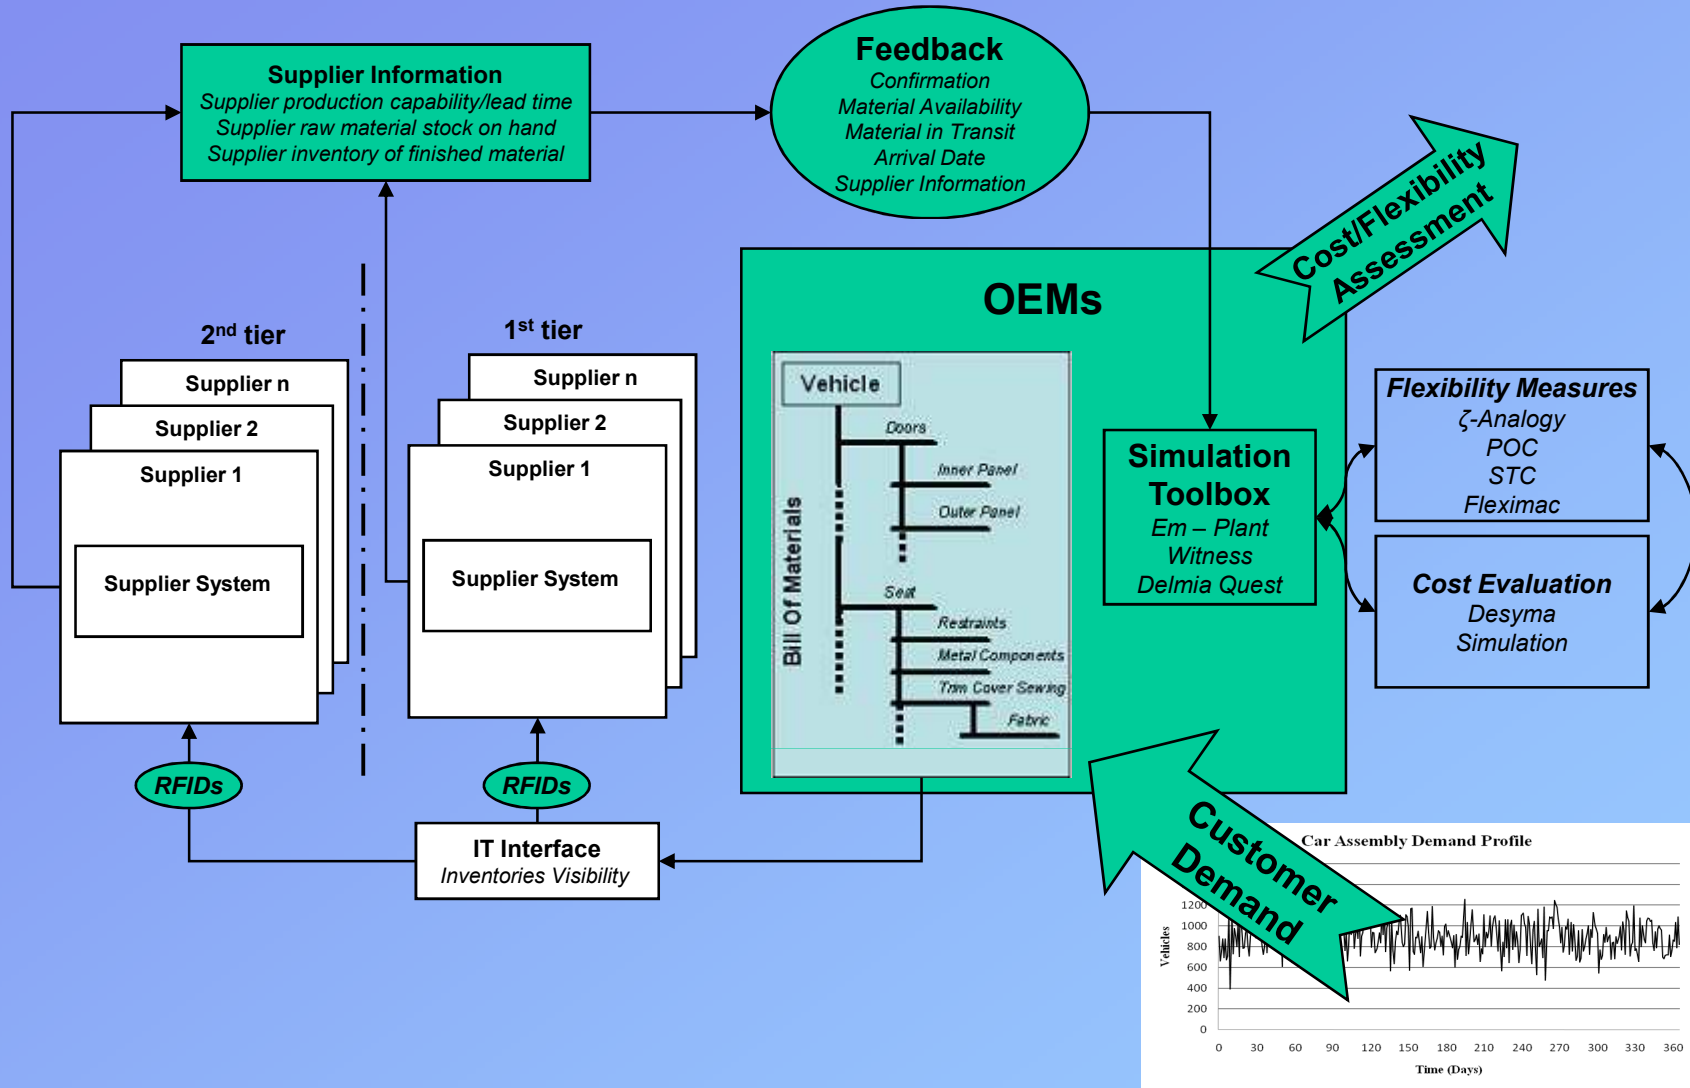

Production Systems Planning, Control & Networking

Supply chain modeling and control for producing highly customized products

D. Mourtzis, N. Papakostas, S. Makris, V. Xantakis, G. Chryssolouris, "Supply chain modeling and control for producing highly customized products", Accepted for publication in Annals of CIRP - Manufacturing Technology, (Vol. 57, No 1, 2008).