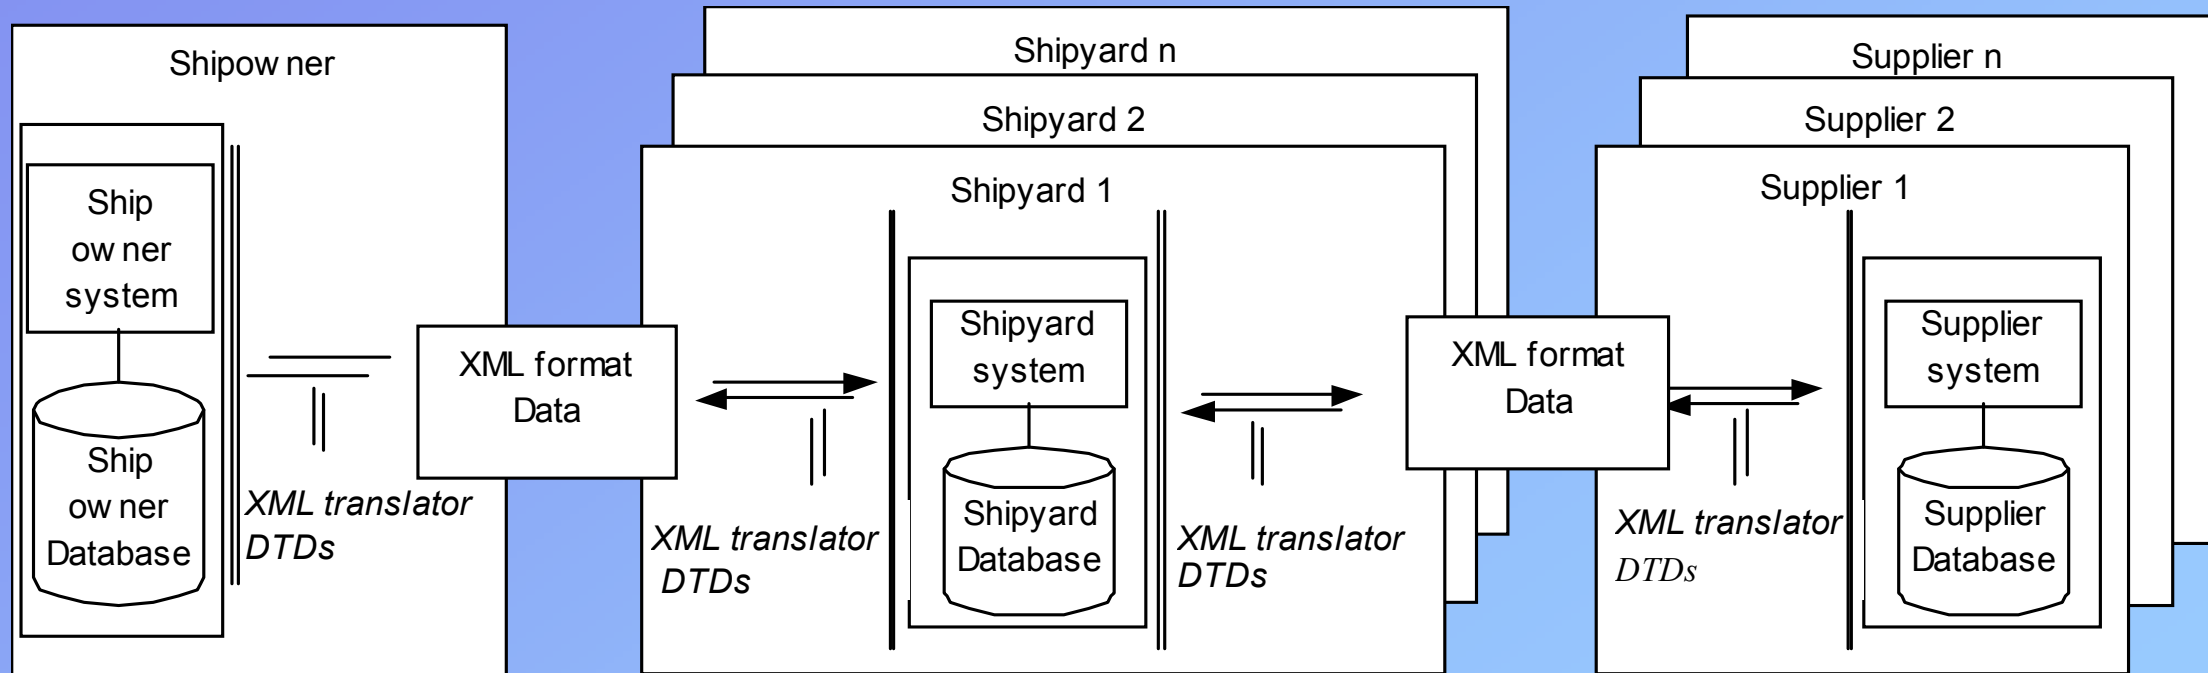

Production Systems Planning, Control & Networking

Supply Chain Management Web based supply chain planning

Production Systems Planning, Control & Networking

Supply Chain Management Web based collaboration

Production Systems Planning, Control & Networking

Supply Chain Management Business Process Modeling and Control

Makris, S., Mourtzis, D., Papakostas, N., Chryssolouris, G., e-Collaboration for Ship repair Supply Chain Management, ETFA2005 - 10th IEEE International Conference on Emerging Technologies and Factory Automation, pp 713-718, 19-22 September 2005.

Μακρής Σ., Παπακώστας Ν., Μούρτζης Δ., Χρυσολούρης Γ., " Περιβάλλον λογισμικού για τον προγραμματισμό και έλεγχο διαδικασιών ναυπηγοεπισκευής" Χρονικά ναυπηγών μηχανικών, (Ιανουάριος - Μάρτιος 2007), Αρ.Τευχους 102, σελ. 30-38.

Production Systems Planning, Control & Networking

Supply Chain Management XML data flow

Production Systems Planning, Control & Networking

Supply Chain Management XML data exchange