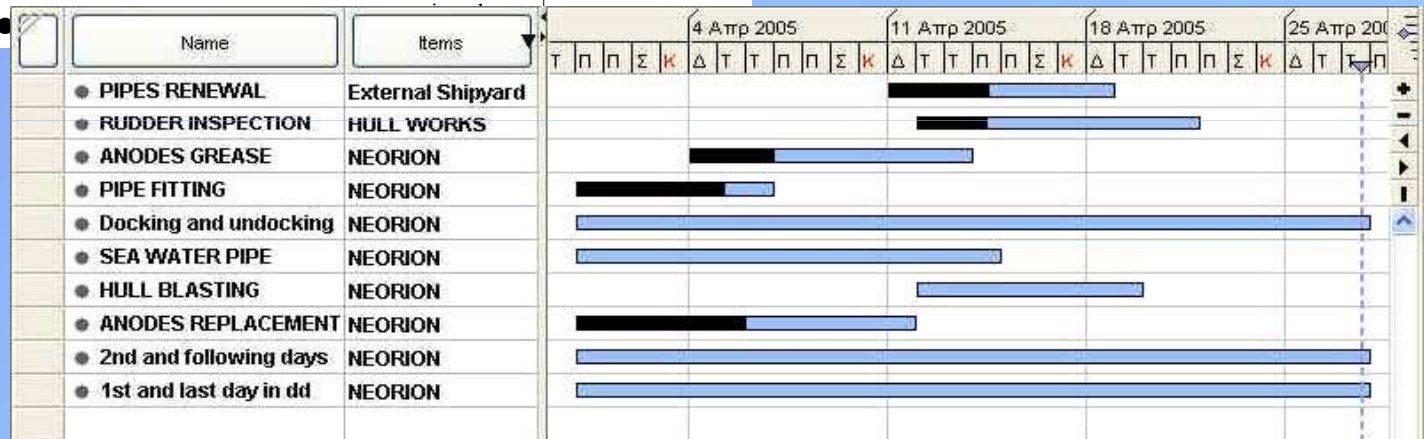

Production Systems Planning, Control & Networking

Supply Chain Management Web based supply chain planning