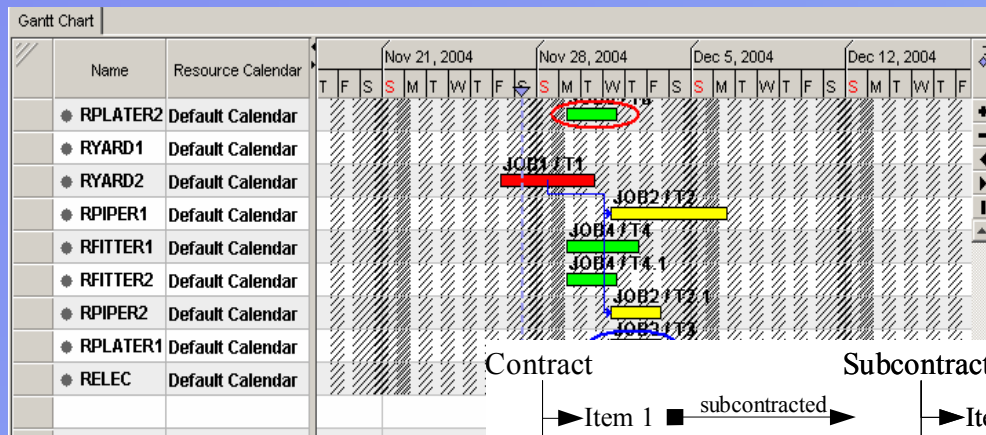

Production Systems Planning, Control & Networking

Supply Chain Management Web based supply chain planning