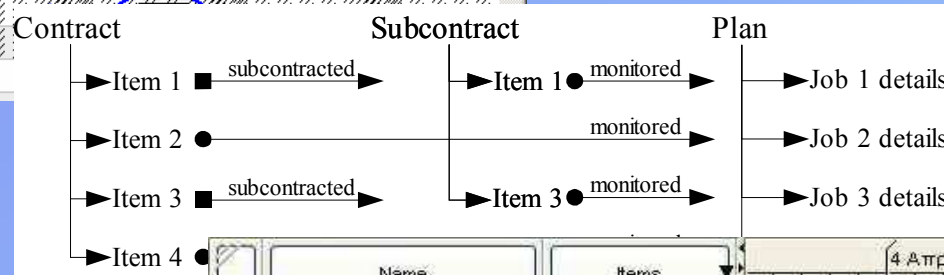

Production Systems Planning, Control & Networking

Supply Chain Management Web based supply chain planning