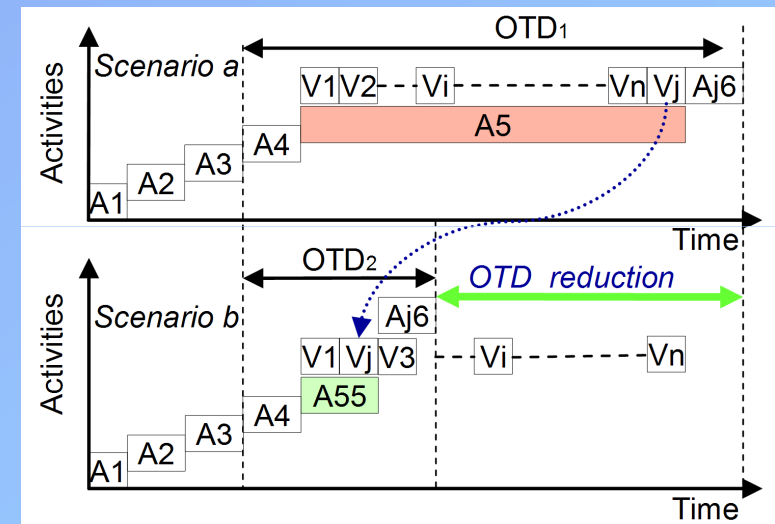

Production Systems Planning, Control & Networking

Supply chain modeling and control for producing highly customized products

Component	Quantity	Delivery Date	
Front Door	200	Wed Dec 19 00:00:00 EET 2007	Delete
Rear Door	200	Wed Dec 19 00:00:00 EET 2007	Delete
Hood	200	Thu Dec 20 00:00:00 EET 2007	Delete
Front Left Light	100	Wed Dec 19 00:00:00 EET 2007	Delete

Component :	Quantity :	Estimated Delivery Date :
Rear Left Light		

December 2007						
Su	Mo	Tu	We	Thu	Fr	Sa
						1
2	3	4	5	6	7	8
9	10	11	12	13	14	15
16	17	18	19	20	21	22
23	24	25	26	27	28	29
30	31					